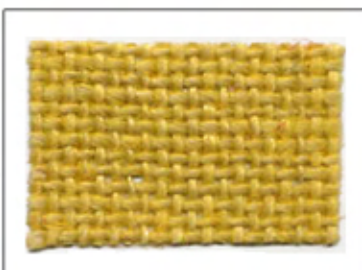

TELA DE SACO

BURLAP 100% JUTE

WIDTH: 35/40" AND 54/60"

ROT - 40/50 YARDS

REF-09 NATURAL 35/40" PM: #170

REF-09B NATURAL 54/60" PM: #260

REF-09A COLORS 35/40" PM: #240

F. Olazábal & Co., Inc.

54/60" - #260

COLORS

35/40" - #240

WHITE

BLACK

RED

ROYAL

KELLY

ORANGE

YELLOW

BROWN