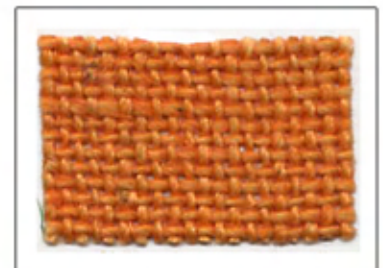

TELA DE SACO

BURLAP 100% JUTE

WIDTH: 35/40" AND 54/60"

ROT - 40/50 YARDS

REF-09 NATURAL 35/40" PM: #170

REF-09B NATURAL 54/60" PM: #260

REF-09A COLORS 35/40" PM: #240

F. Olazábal & Co., Inc.

54/60" - #260

COLORS

35/40" - #240

WHITE

BLACK

RED

ROYAL

KELLY

ORANGE

YELLOW

BROWN