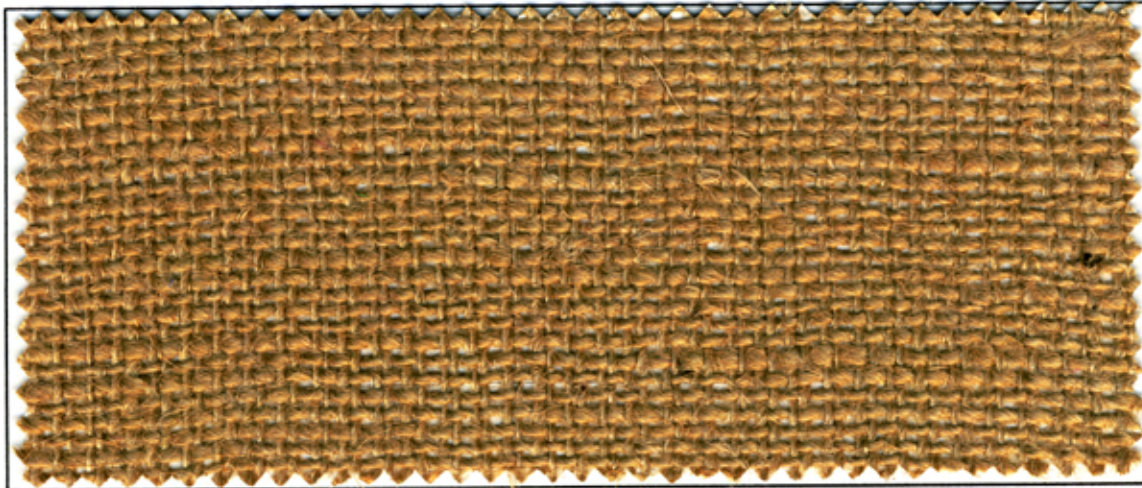

TELA DE SACO

BURLAP 100% JUTE

WIDTH: 35/40" AND 54/60"

ROT - 40/50 YARDS

REF-09 NATURAL 35/40" PM: #170

REF-09B NATURAL 54/60" PM: #260

REF-09A COLORS 35/40" PM: #240

F. Olazábal & Co., Inc.

PO Box 2926 Bayamón PR 00960

Road 174 KM 0.4 Bayamón

Detrás del parque Juan Ramón Loubriel

Tel (787) 740-1414 Fax (787) 798-8989

email: folazabal@gmail.com

website: www.folazabal.com

NATURAL

35/40" - #170

54/60" - #260

COLORS

35/40" - #240