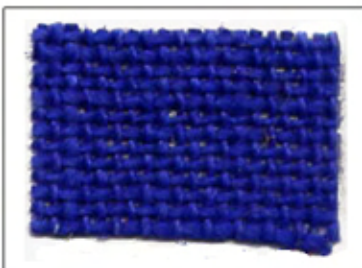

TELA DE SACO

BURLAP 100% JUTE

WIDTH: 35/40" AND 54/60"

ROT - 40/50 YARDS

REF-09 NATURAL 35/40" PM: #170

REF-09B NATURAL 54/60" PM: #260

REF-09A COLORS 35/40" PM: #240

F. Olazábal & Co., Inc.

54/60" - #260

COLORS

35/40" - #240

WHITE

BLACK

RED

ROYAL

KELLY

ORANGE

YELLOW

BROWN