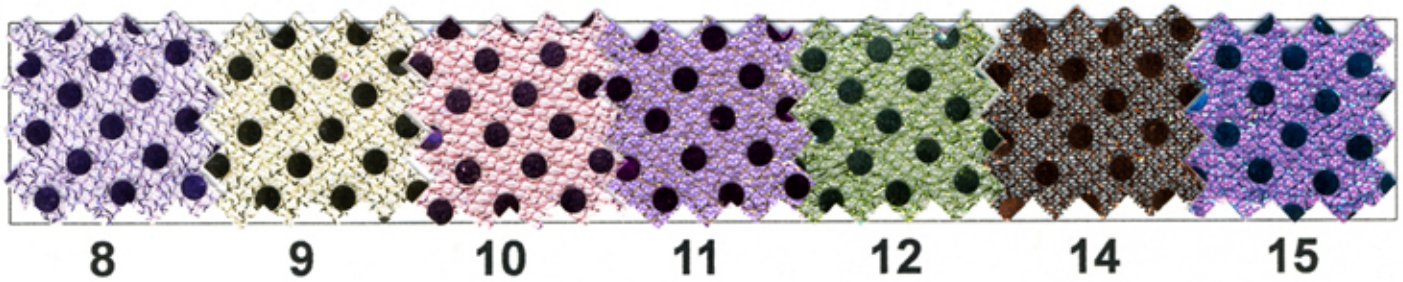

45" ANCHO ROT 50 YARDAS

REF-83 PM-PZA: #400 T: #600

LENTEJUELAS - SEQUENCES 3MM / REF-83

#1	WHITE/SILVER--SILVER	#12	LIME/LIME--LIME
#2	BLACK/BLACK--BLACK	#14	BLACK/COPPER--COPPER
#3	RED/RED--RED	#15	PURPLE/TURQUOISE--TURQUOISE
#4	EMERALD/EMERALD--EMERALD	#16	BLACK/GOLD--GOLD
#5	ROYAL/ROYAL--ROYAL	#17	BLACK/SILVER--SILVER
#6	GOLD/GOLD--GOLD	#18	RED/GOLD--RED
#7	PURPLE/PURPLE--PURPLE	#19	LIME/SILVER--LIME
#8	LILAC/LILAC--LILAC	#20	FUSCHIA/FUSCHIA--FUSCHIA
#9	IVORY/GOLD--GOLD	#21	BLUE/BLUE--BLUE
#10	D.PINK/D.PINK—D.PINK	#22	TURQUOISE/TURQUOISE--TURQUOISE
#11	ORCHID/GOLD--FUSCHIA		