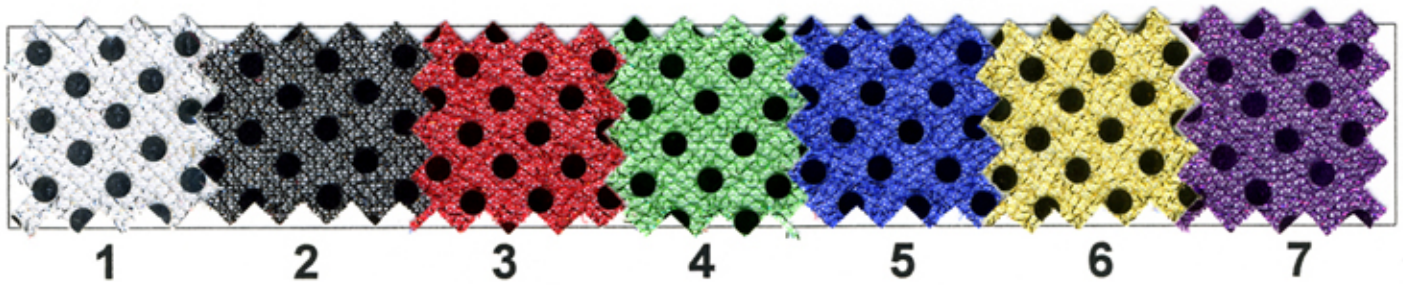

45" ANCHO ROT 50 YARDAS

REF-83 PM-PZA: #400 T: #600

LENTEJUELAS - SEQUENCES 3MM / REF-83

#1	WHITE/SILVER--SILVER	#12	LIME/LIME--LIME
#2	BLACK/BLACK--BLACK	#14	BLACK/COPPER--COPPER
#3	RED/RED--RED	#15	PURPLE/TURQUOISE--TURQUOISE
#4	EMERALD/EMERALD--EMERALD	#16	BLACK/GOLD--GOLD
#5	ROYAL/ROYAL--ROYAL	#17	BLACK/SILVER--SILVER
#6	GOLD/GOLD--GOLD	#18	RED/GOLD--RED
#7	PURPLE/PURPLE--PURPLE	#19	LIME/SILVER--LIME
#8	LILAC/LILAC--LILAC	#20	FUSCHIA/FUSCHIA--FUSCHIA
#9	IVORY/GOLD--GOLD	#21	BLUE/BLUE--BLUE
#10	D.PINK/D.PINK—D.PINK	#22	TURQUOISE/TURQUOISE--TURQUOISE
#11	ORCHID/GOLD--FUSCHIA		