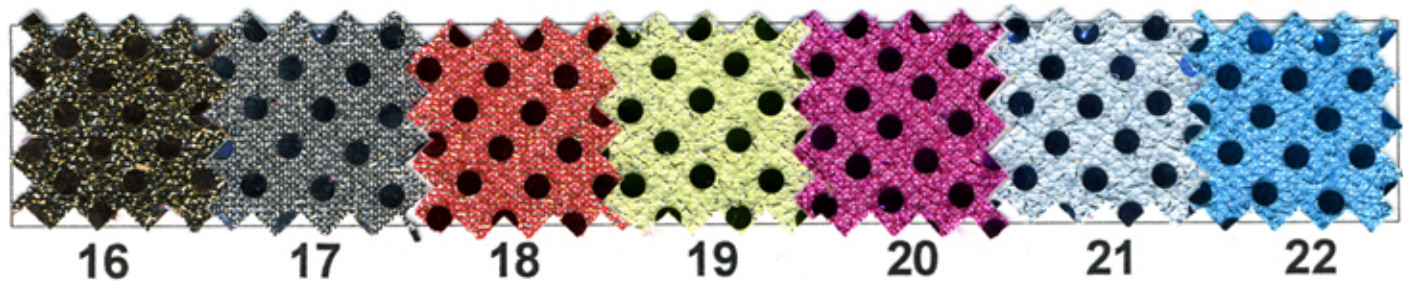

45" ANCHO ROT 50 YARDAS

REF-83 PM-PZA: #400 T: #600

LENTEJUELAS - SEQUENCES 3MM / REF-83

#1	WHITE/SILVER--SILVER	#12	LIME/LIME--LIME
#2	BLACK/BLACK--BLACK	#14	BLACK/COPPER--COPPER
#3	RED/RED--RED	#15	PURPLE/TURQUOISE--TURQUOISE
#4	EMERALD/EMERALD--EMERALD	#16	BLACK/GOLD--GOLD
#5	ROYAL/ROYAL--ROYAL	#17	BLACK/SILVER--SILVER
#6	GOLD/GOLD--GOLD	#18	RED/GOLD--RED
#7	PURPLE/PURPLE--PURPLE	#19	LIME/SILVER--LIME
#8	LILAC/LILAC--LILAC	#20	FUSCHIA/FUSCHIA--FUSCHIA
#9	IVORY/GOLD--GOLD	#21	BLUE/BLUE--BLUE
#10	D.PINK/D.PINK—D.PINK	#22	TURQUOISE/TURQUOISE--TURQUOISE
#11	ORCHID/GOLD--FUSCHIA		